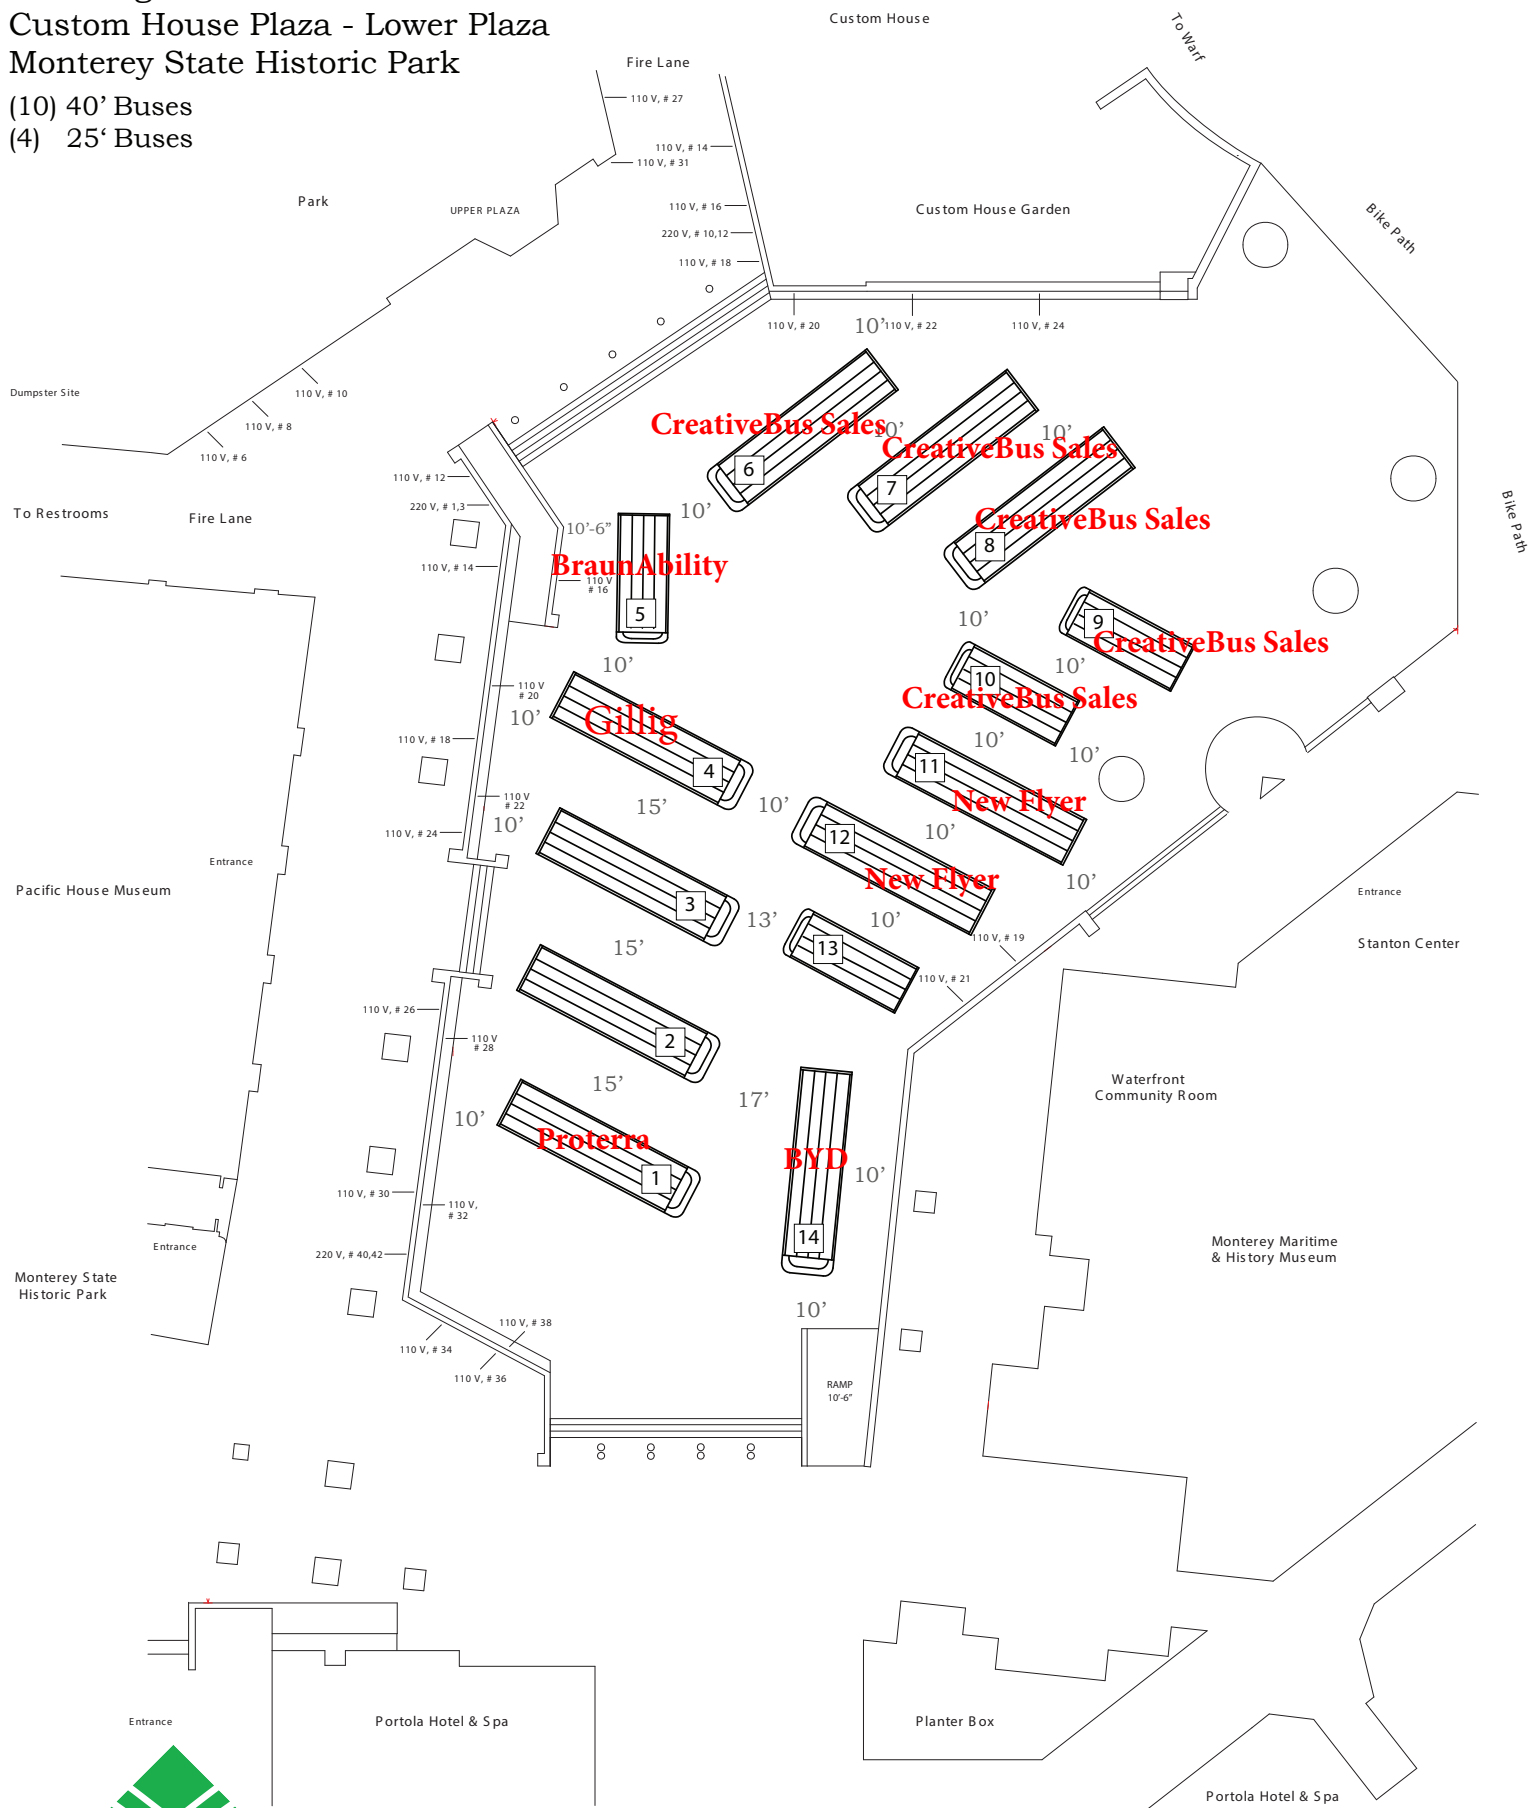

California Transit Association 54th Annual Fall Conference & Expo

Bus Diagram

Custom House Plaza - Lower Plaza

Monterey State Historic Park

(10) 40' Buses

(4) 25' Buses

480 VAC 3 Phase
500 Amp Power

Revised 9/12/18