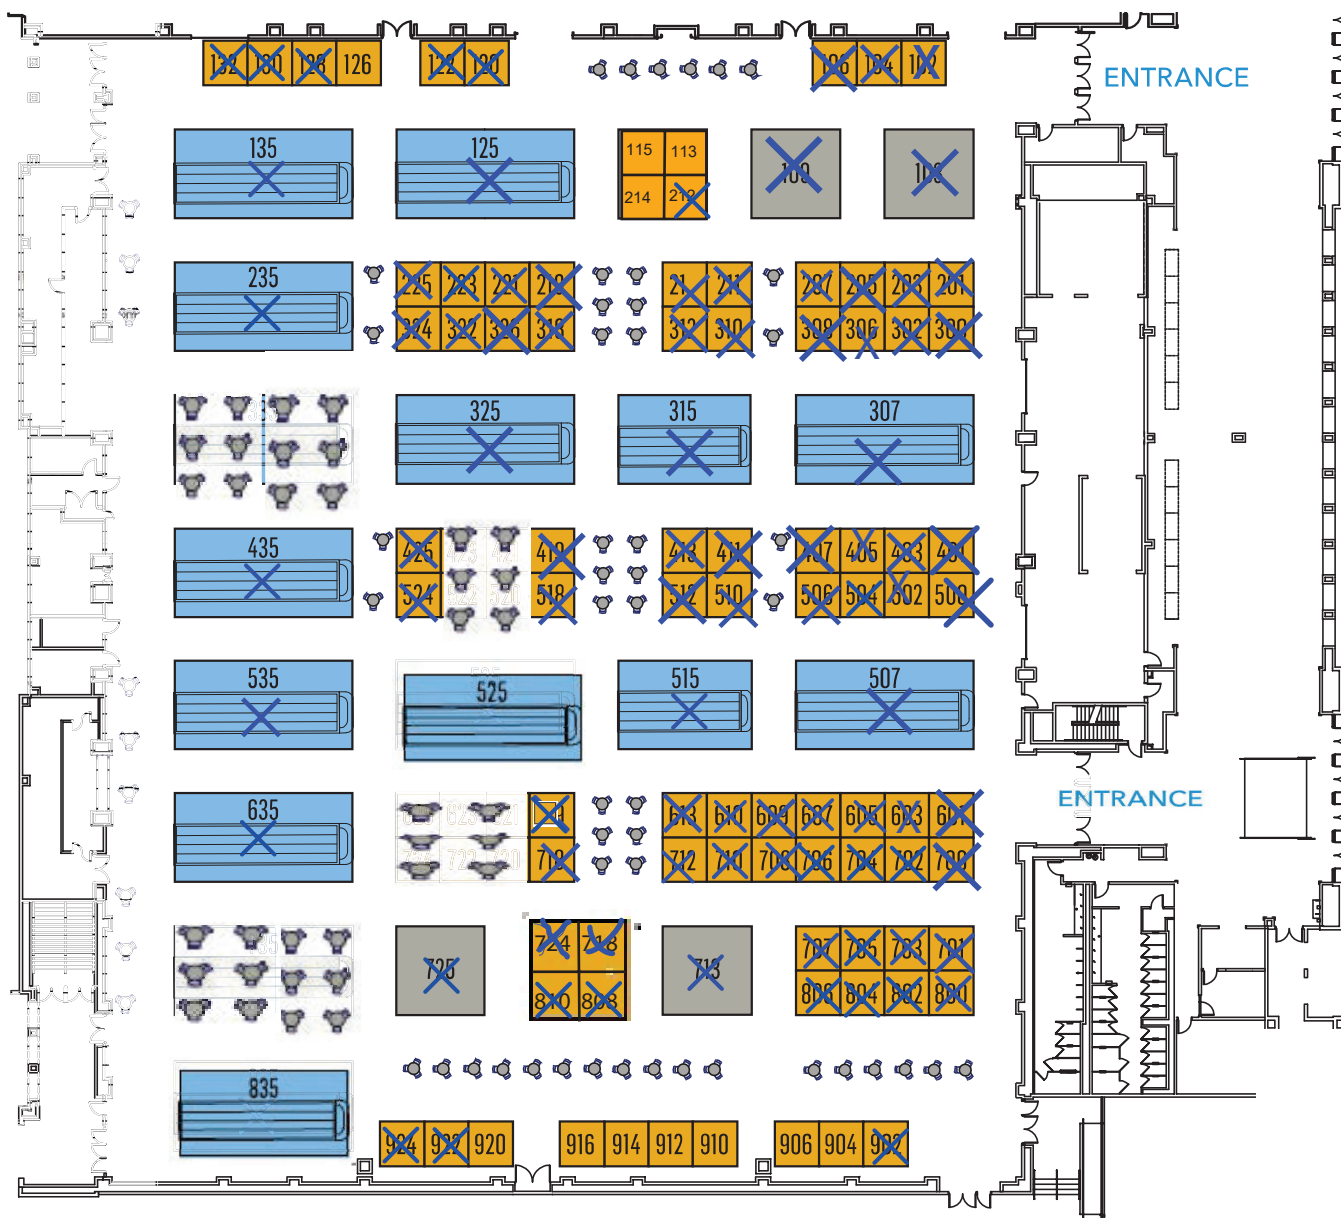

Expo Hall Floor Plan

	SIZE	MEMBER	NON-MEMBER
Standard Booth • 8' High Back Drape • 3' High Side Rail • 7"x 44" Identification Sign • One Branded Counter • One Barstool • 2 Full Conference Registrations	10' x 10'	\$2,000	\$3,000
Exhibit Island • One Branded Counter • One Barstool • 2 Full Conference Registrations	20' x 20'	\$3,500	\$4,500
Exhibit Booth and Display • One Branded Counter • Two Barstools • 2 Full Conference Registrations	20' x 40'	\$4,500	\$5,500